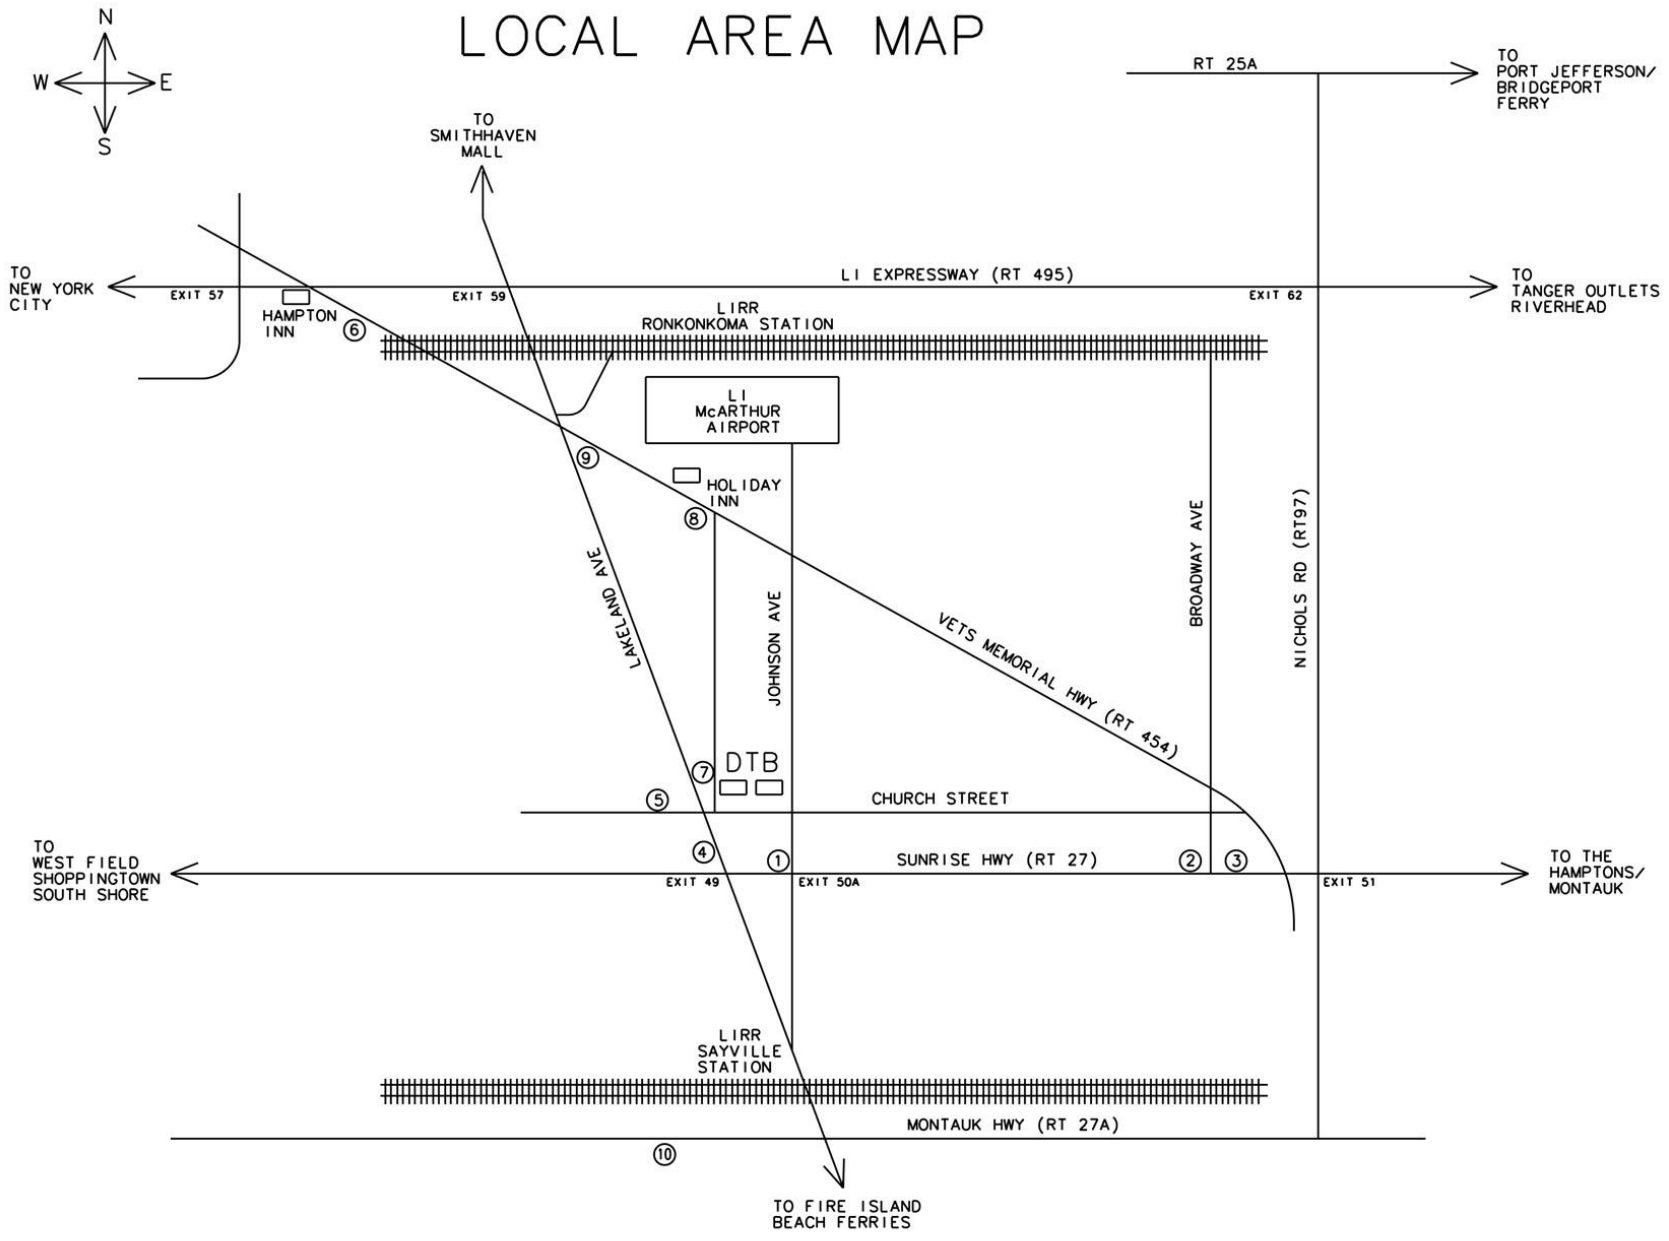

AREA INFORMATION

LOCAL AREA MAP

CONTENTS

Title	Page No.	Title	Page No.	Title	Page No.
MAPS	1	POST OFFICE	7	SHOPPING MALL OUTLETS	9
KEY TO MAP	3	CONVENIENCE STORES	7	SHOPPING OUTLETS	9
HOTELS – LOCATIONS AND RATES	4	GROCERY STORES	8	LIVE THEATRE	9
WEB SITES – SCHEDULES AND PLACES OF INTEREST	6	OFFICE SUPPLIES	8	MOVIE THEATERS	9
WALK-IN MEDICAL CENTERS	7	BANKS	8	PARKS/RECREATION	10
DENTISTS	7	DRY CLEANERS	8	RESTAURANTS – PRICING CODE	10
PHARMACIES	7	LAUNDRY SERVICES	9	CAR SERVICES AND TAXIS	12
		DEPARTMENT STORES	9	ANTIQUES	12

This document is provided for information only and does not imply any endorsement by Dayton T. Brown, Inc. of any of the establishments listed within this document.

KEY TO MAP

- | | | | |
|-----|--|------|---|
| (1) | K-Mart
Pier 1
Borders
Sports Authority
Bed Bath & Beyond
Burger King
Office Max
Old Navy
Babies R Us
Panera Bread | (5) | Handy Pantry
Laundry Experience
Sam's Pizzeria |
| (2) | Sonoma Grill
Gymnasium
Bagel Shop
Levitz Furniture
Stop & Shop | (6) | Stop & Shop
Eckerd Drug Store
Chinese Buffet
Staples |
| (3) | Pathmark (inside Mini Mall)
Pizza Place
Mandy's
Pancake House
Toys R Us
Payless Shoes | (7) | Bohemia Post Office |
| (4) | Seven-Eleven | (8) | Applebee's
McDonalds |
| | | (9) | Airport Diner |
| | | (10) | Crickets |