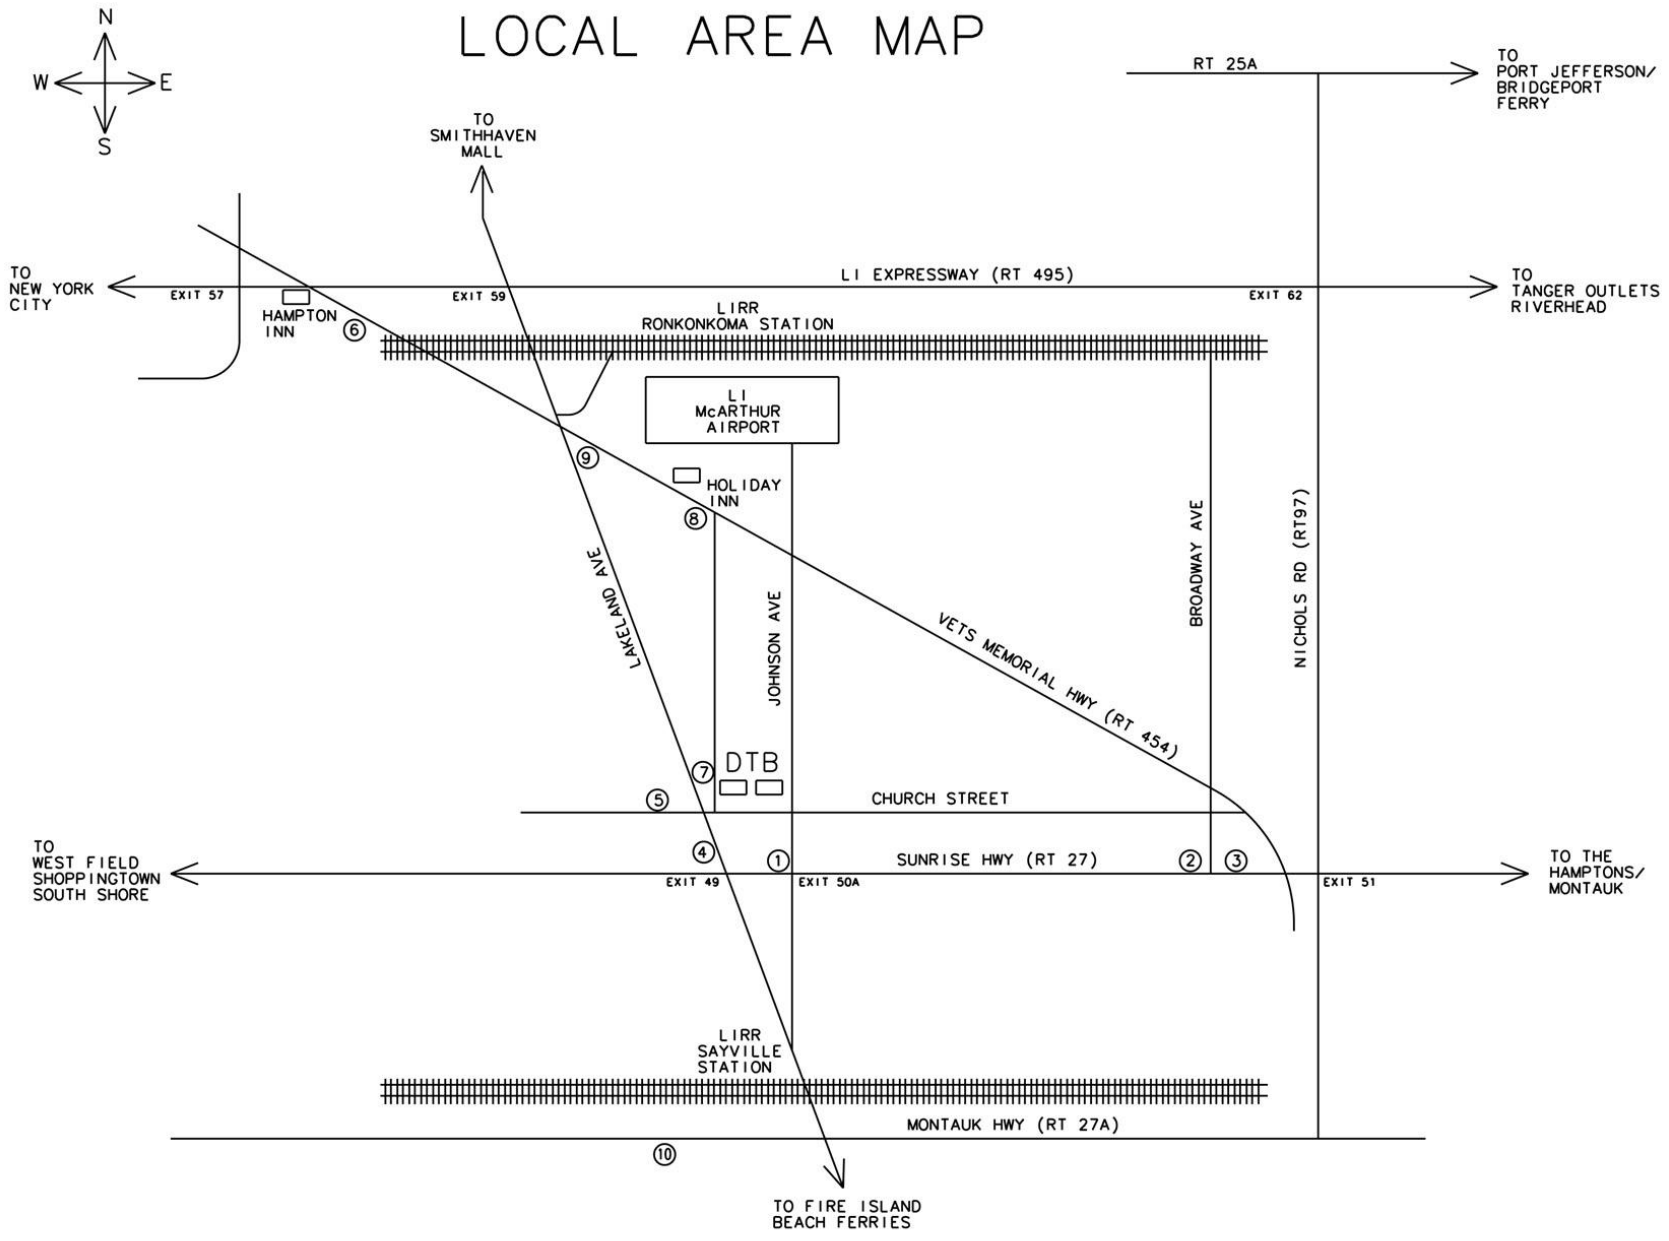

AREA INFORMATION

LOCAL AREA MAP

CONTENTS

Title	Page No.	Title	Page No.	Title	Page No.
MAPS	1	POST OFFICE	7	SHOPPING MALL OUTLETS	9
KEY TO MAP	3	CONVENIENCE STORES	7	SHOPPING OUTLETS	9
HOTELS – LOCATIONS AND RATES	4	GROCERY STORES	8	LIVE THEATRE	9
WEB SITES – SCHEDULES AND PLACES OF INTEREST	6	OFFICE SUPPLIES	8	MOVIE THEATERS	9
WALK-IN MEDICAL CENTERS	7	BANKS	8	PARKS/RECREATION	10
DENTISTS	7	DRY CLEANERS	8	RESTAURANTS – PRICING CODE	10
PHARMACIES	7	LAUNDRY SERVICES	9	CAR SERVICES AND TAXIS	12
		DEPARTMENT STORES	9	ANTIQUES	12

This document is provided for information only and does not imply any endorsement by Dayton T. Brown, Inc. of any of the establishments listed within this document.

KEY TO MAP

- | | | | |
|-----|--|------|---|
| (1) | K-Mart
Pier 1
Borders
Sports Authority
Bed Bath & Beyond
Burger King
Office Max
Old Navy
Babies R Us
Panera Bread | (5) | Handy Pantry
Laundry Experience
Sam's Pizzeria |
| (2) | Sonoma Grill
Gymnasium
Bagel Shop
Levitz Furniture
Stop & Shop | (6) | Stop & Shop
Eckerd Drug Store
Chinese Buffet
Staples |
| (3) | Pathmark (inside Mini Mall)
Pizza Place
Mandy's
Pancake House
Toys R Us
Payless Shoes | (7) | Bohemia Post Office |
| (4) | Seven-Eleven | (8) | Applebee's
McDonalds |
| | | (9) | Airport Diner |
| | | (10) | Cricketts |